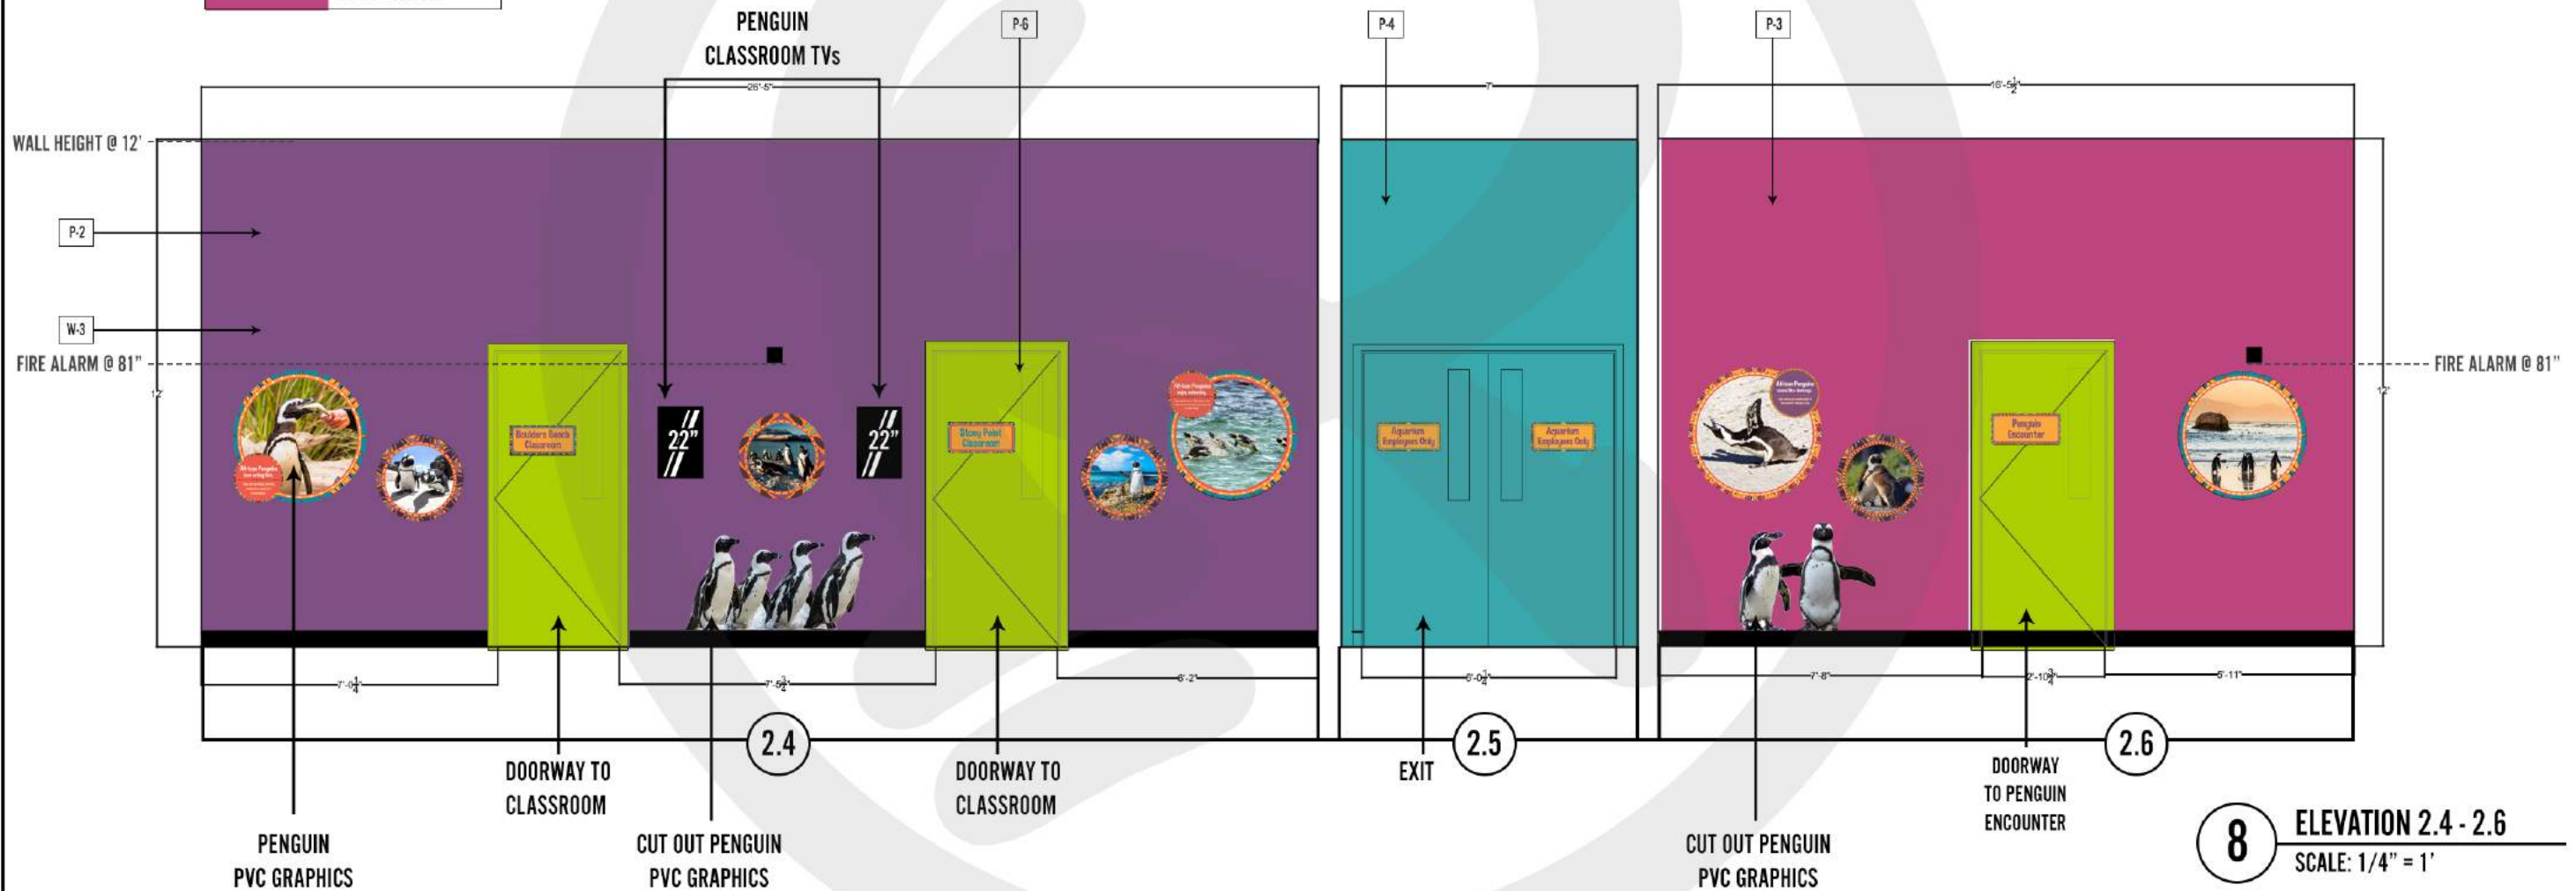

P-2 [PAINT-2]
PASSIONATE PURPLE
SW6981
MATTE FINISH

P-6 [PAINT-6]
CENTER STAGE
SW6920
MATTE FINISH

P-4 [PAINT-4]
AQUARIUM
SW6767
MATTE FINISH

P-3 [PAINT-3]
EXHUBERANT PINK
SW6840
MATTE FINISH

RIPLEY
ENTERTAINMENT, INC.
7576 KINGSPONTE PKWY #188
ORLANDO, FLORIDA 32819
(407).345.8010

WWW.RIPLEYS.COM

PROJECT LOCATION:
MYRTLE BEACH

NOTES:

PROJECT TITLE:

DATE:
12/19
REVISED DATE:

SCALE: 1/4" = 1'

DRAWN BY:
CCOYLE

APPROVED BY:

SHEET #

**PENGUINS
ELEV. 2.4-
2.6
102.2**