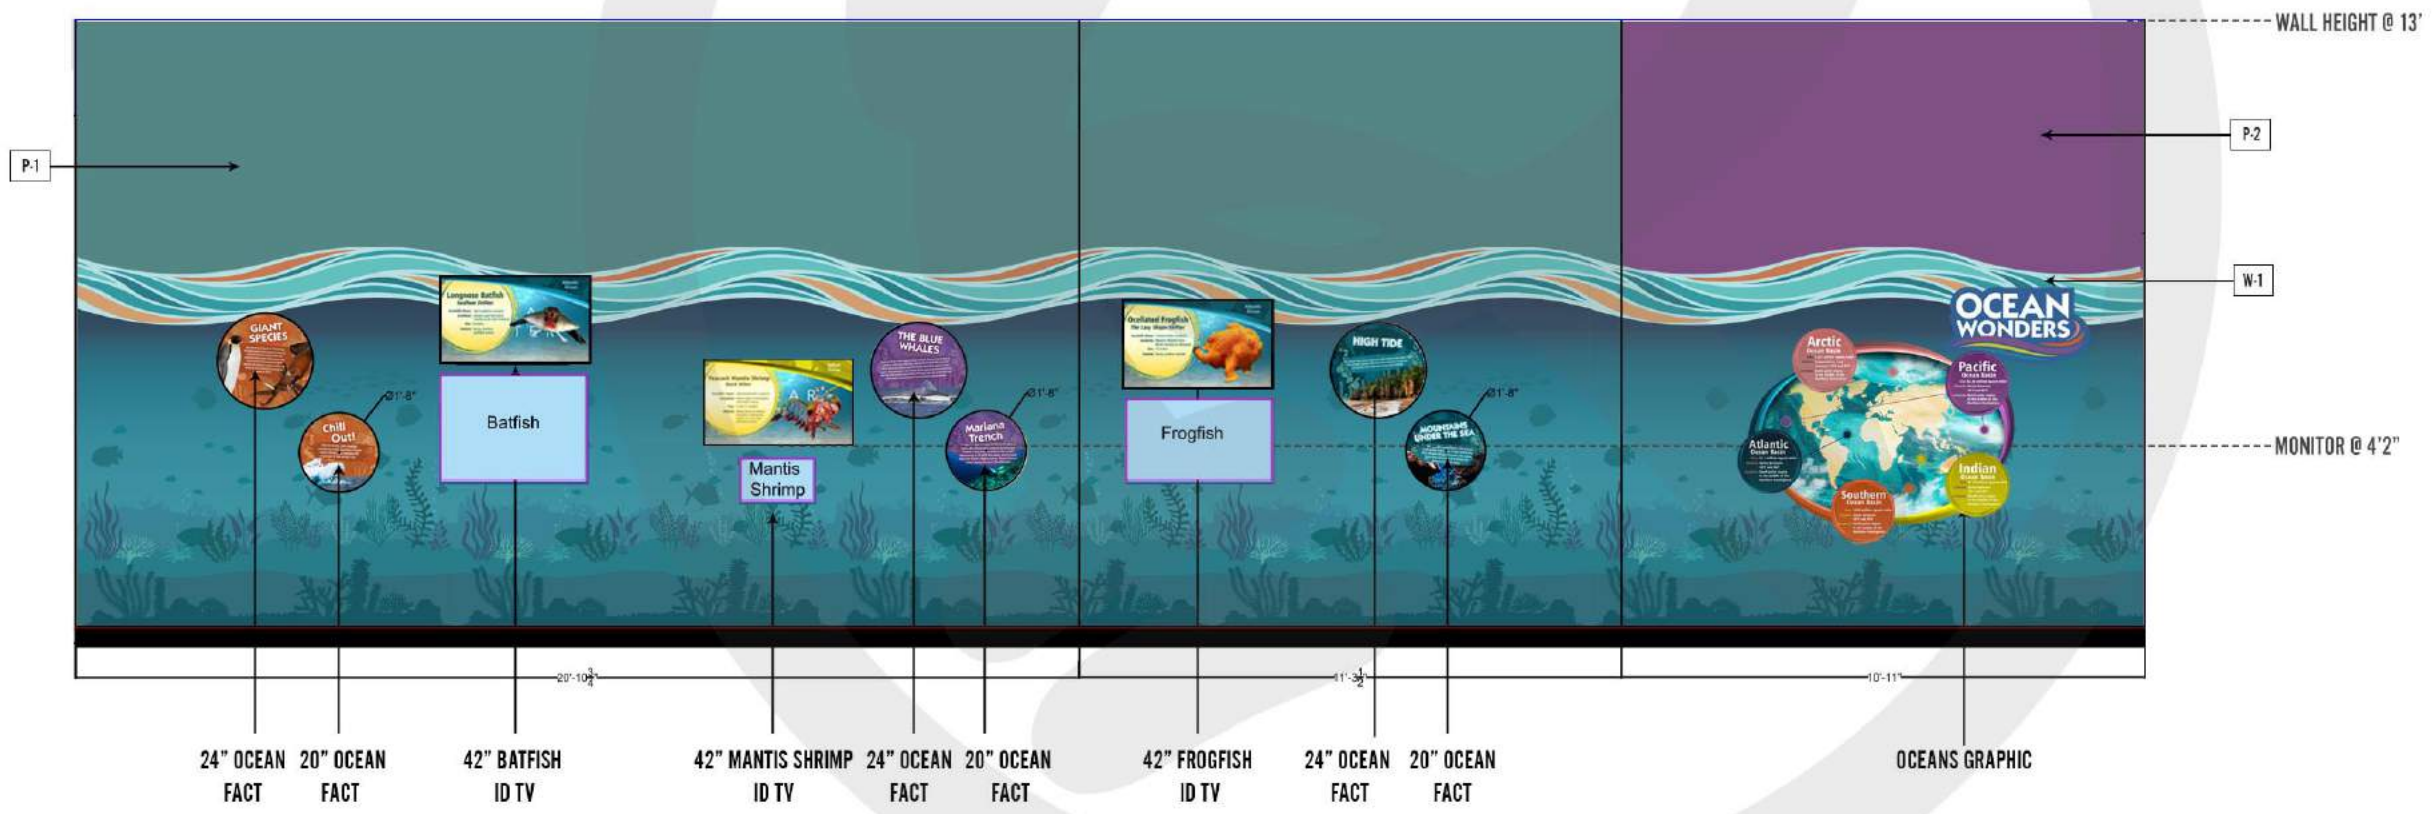

**P-2 [PAINT-2]**  
PASSIONATE PURPLE  
SW6981  
MATTE FINISH

**W-1 [WALLPAPER-1]**  
WALLPAPER  
48" X 96" SHEETS  
MATTE FINISH

CONTRIBUTION CREDIT:  
Ocean Wonders wallpaper and Ocean Facts graphics  
created by Blain Williams