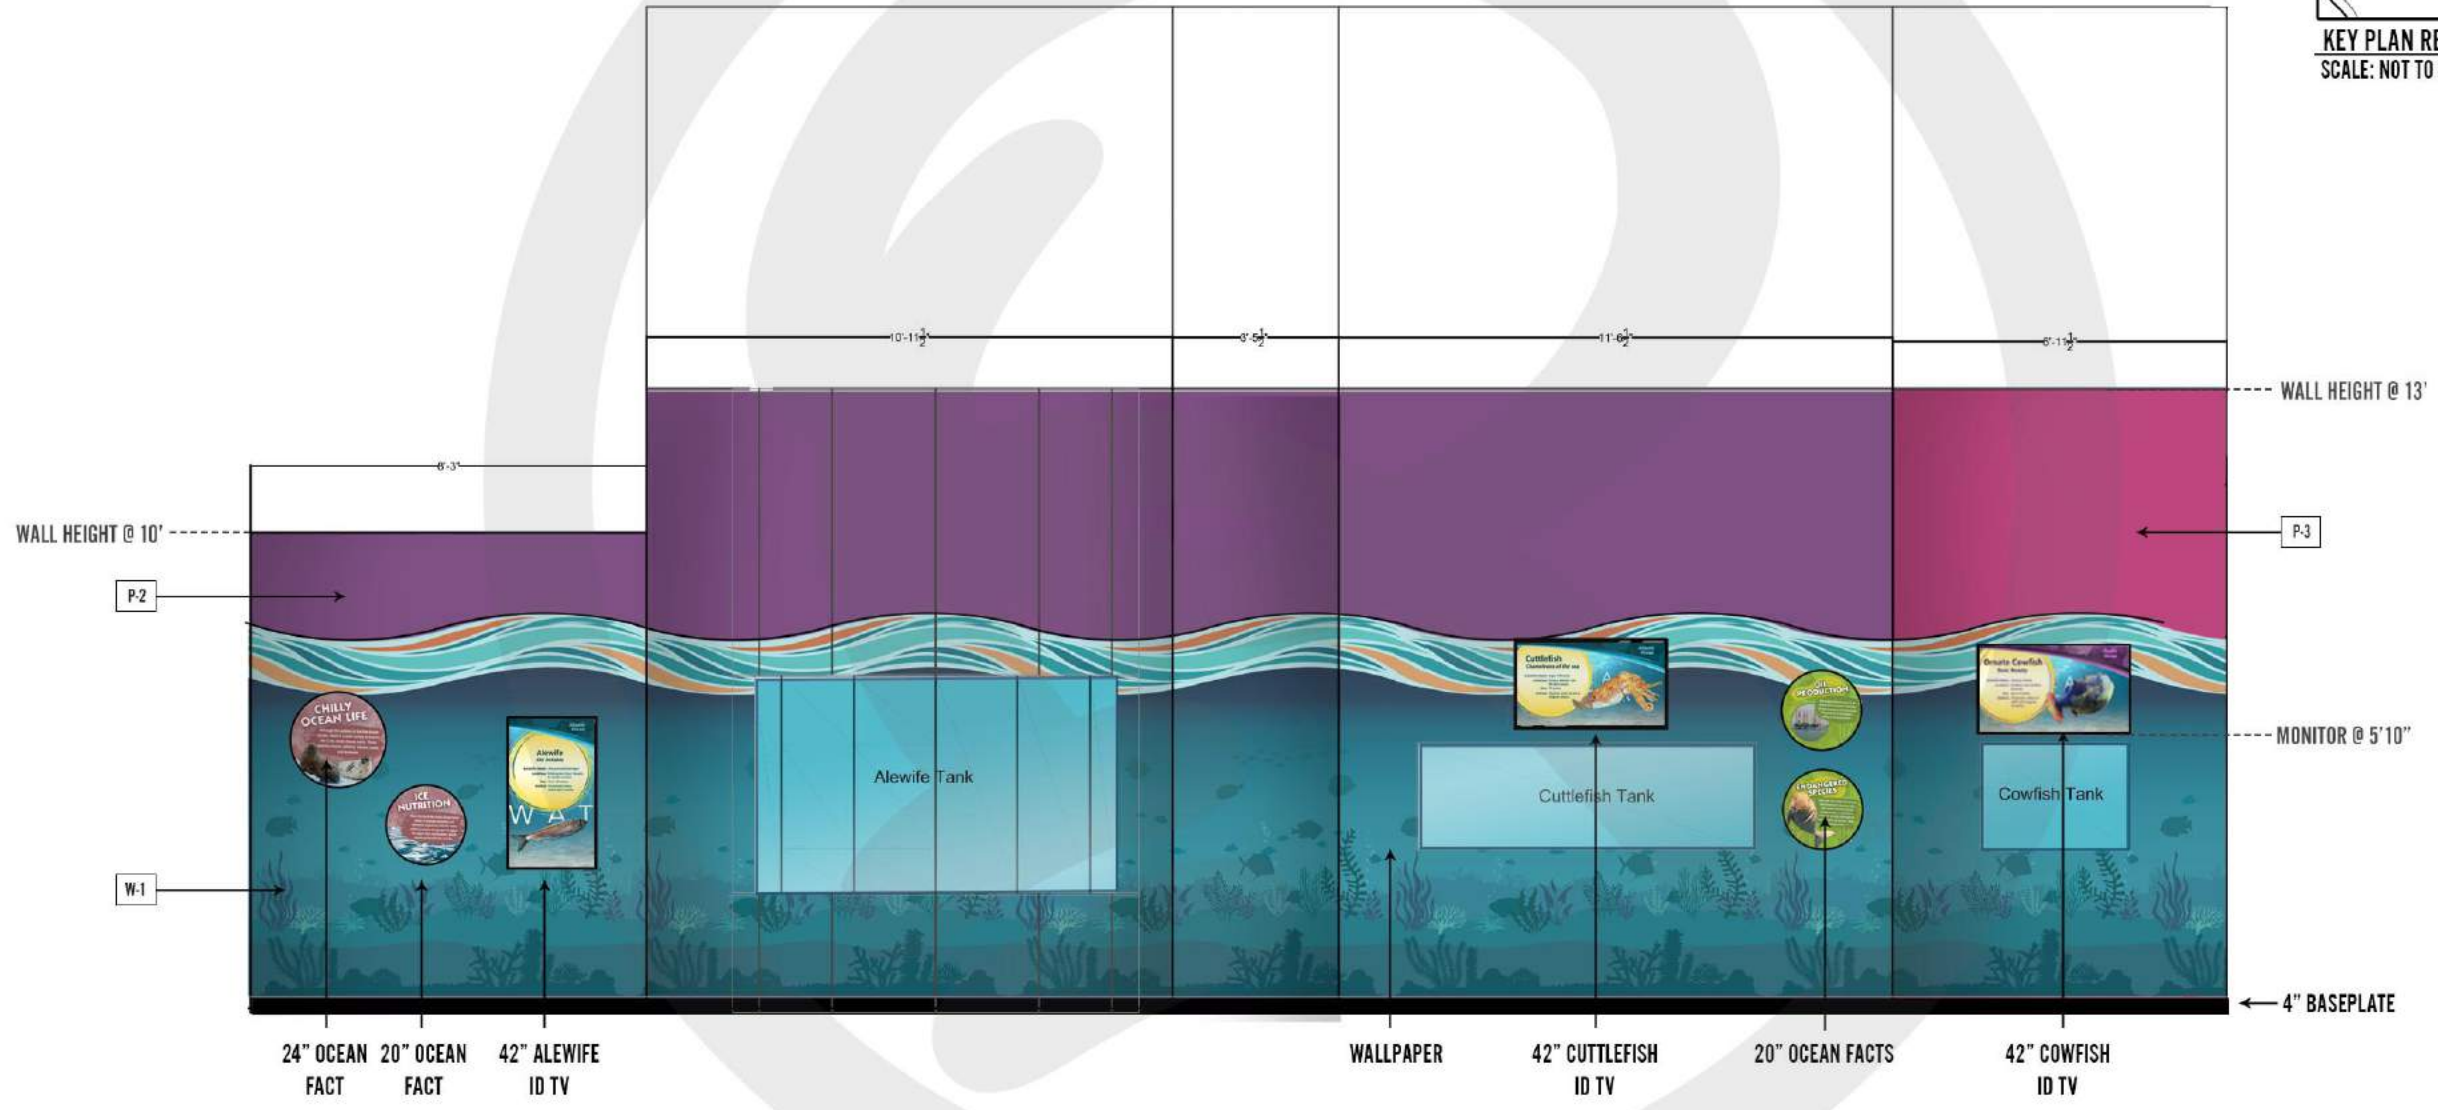

W-1 [WALLPAPER-1]
WALLPAPER
48" X 96" SHEETS
MATTE FINISH

P-2 [PAINT-2]
PASSIONATE PURPLE
SW6981
MATTE FINISH

P-3 [PAINT-3]
EXHUBERANT PINK
SW6840
MATTE FINISH

5 ELEVATION 2.1
SCALE: 1/4" = 1'

CONTRIBUTION CREDIT:
Ocean Wonders wallpaper and Ocean Facts graphics created by Blain Williams

RIPLEY
ENTERTAINMENT, INC.
7576 KINGSPOINTE PKWY #188
ORLANDO, FLORIDA 32819
(407).345.8010

WWW.RIPLEYS.COM

PROJECT LOCATION:
MYRTLE BEACH

NOTES:

PROJECT TITLE:

DATE:
12/19
REVISED DATE:

SCALE: 1/4" = 1'

DRAWN BY:
CCOYLE

APPROVED BY:

SHEET #

**OCEANS
ELEV. 2.1
101.4**