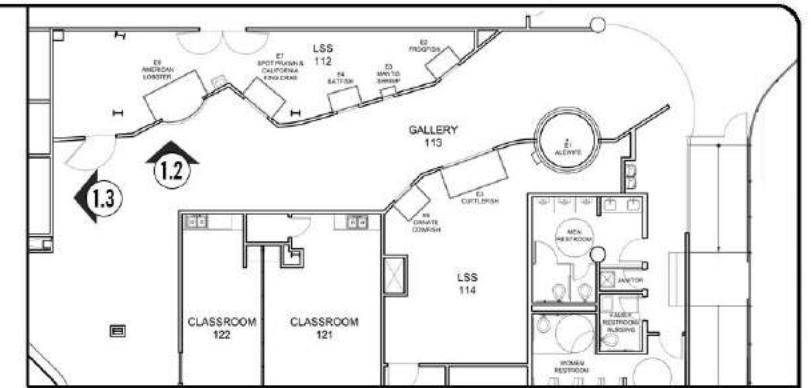

KEY PLAN REFERENCE
SCALE: NOT TO SCALE