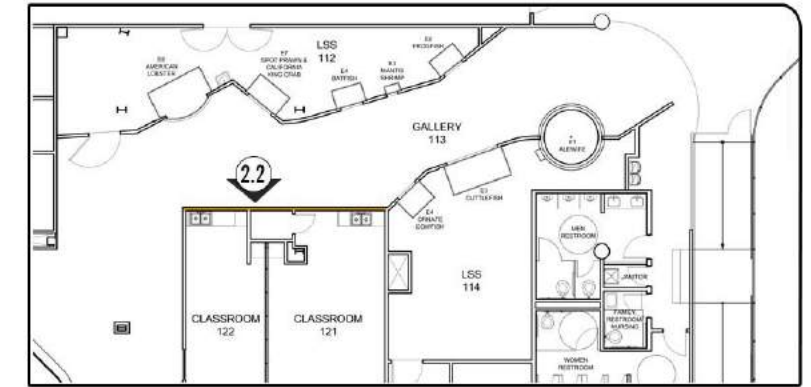

KEY PLAN REFERENCE
SCALE: NOT TO SCALE

P-1 [PAINT-1]
LAGOON
SW6480
MATTE FINISH

W-2 [WALLPAPER-2]
WALLPAPER
48" X 96" SHEETS
MATTE FINISH