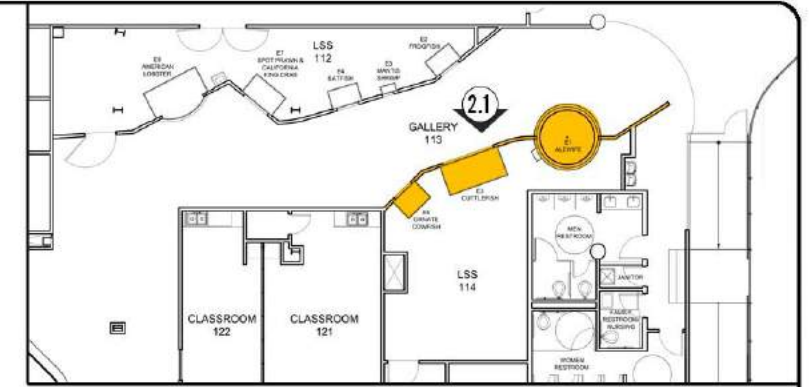

KEY PLAN REFERENCE
SCALE: NOT TO SCALE