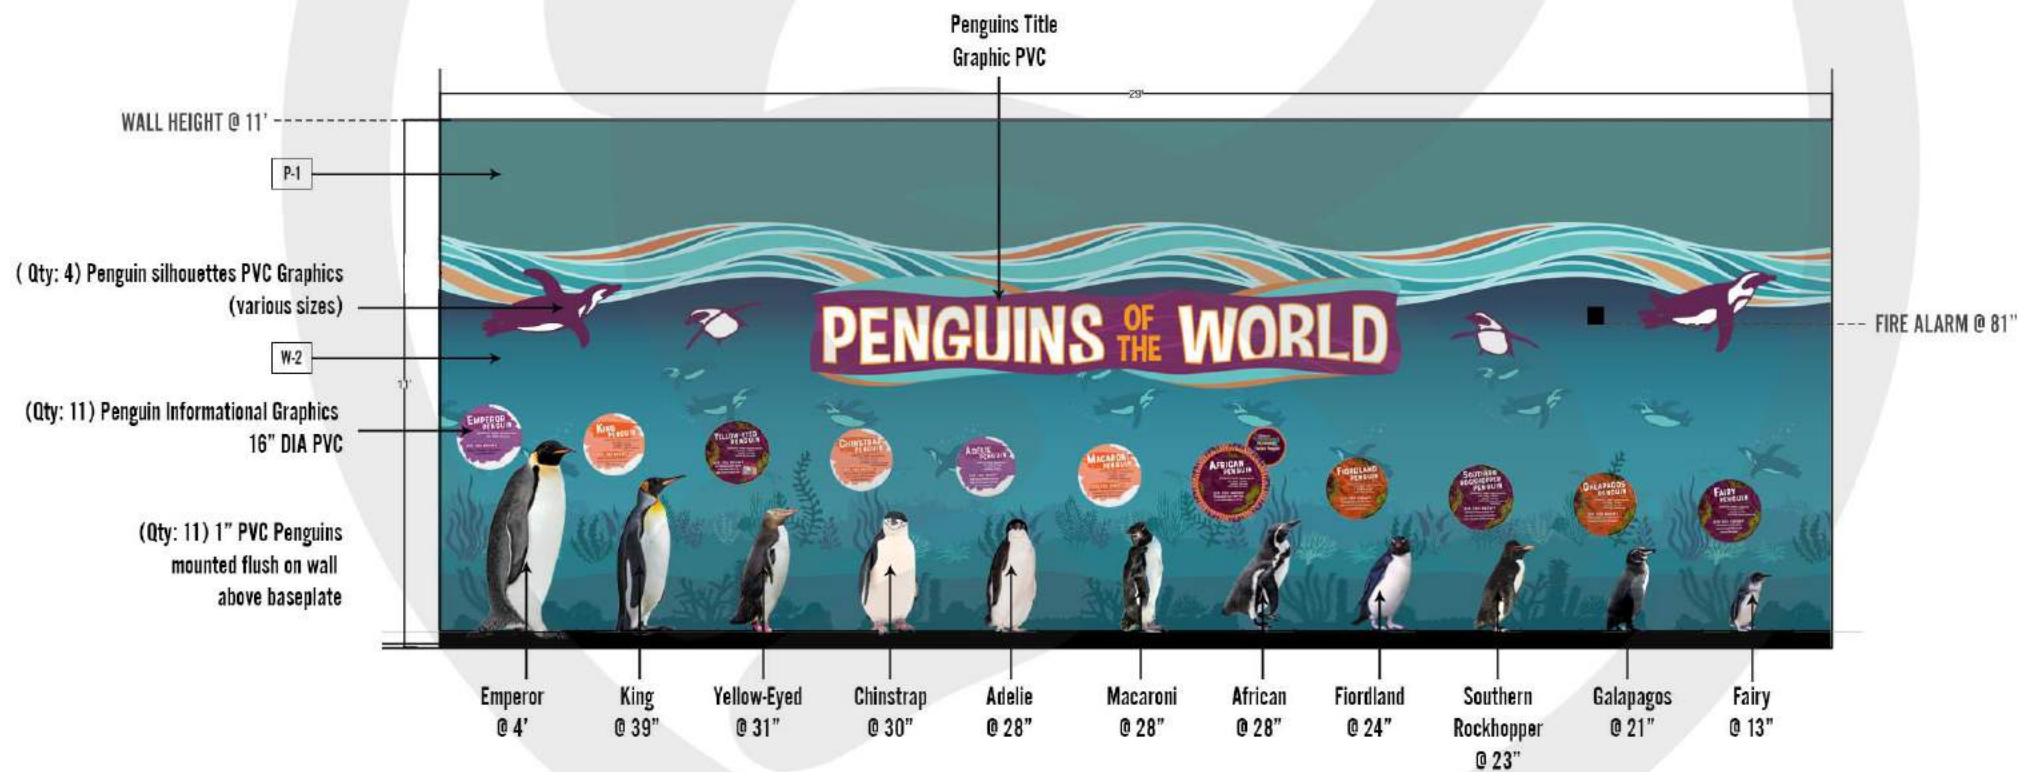

**5** ELEVATION 2.1  
SCALE: 1/4" = 1'

CONTRIBUTION CREDIT:  
Ocean Wonders wallpaper and Ocean Facts graphics created by Blain Williams

**RIPLEY**  
ENTERTAINMENT, INC.  
7576 KINGSPOINTE PKWY #188  
ORLANDO, FLORIDA 32819  
(407).345.8010  
  
WWW.RIPLEYS.COM

KEY PLAN REFERENCE  
SCALE: NOT TO SCALE

**P-1 [PAINT-1]**  
LAGOON  
SW6480  
MATTE FINISH

**W-2 [WALLPAPER-2]**  
WALLPAPER  
48" X 96" SHEETS  
MATTE FINISH

CONTRIBUTION CREDIT:  
Ocean Wonders wallpaper, "Penguins of the World" logo and penguin information graphics created by Blain Williams