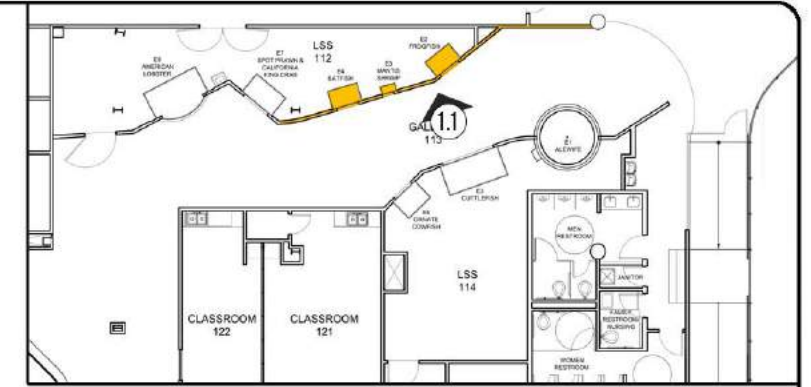

KEY PLAN REFERENCE
SCALE: NOT TO SCALE

P-1 [PAINT-1]
LAGOON
SW6480
MATTE FINISH

P-2 [PAINT-2]
PASSIONATE PURPLE
SW6981
MATTE FINISH

W-1 [WALLPAPER-1]
WALLPAPER
48" X 96" SHEETS
MATTE FINISH