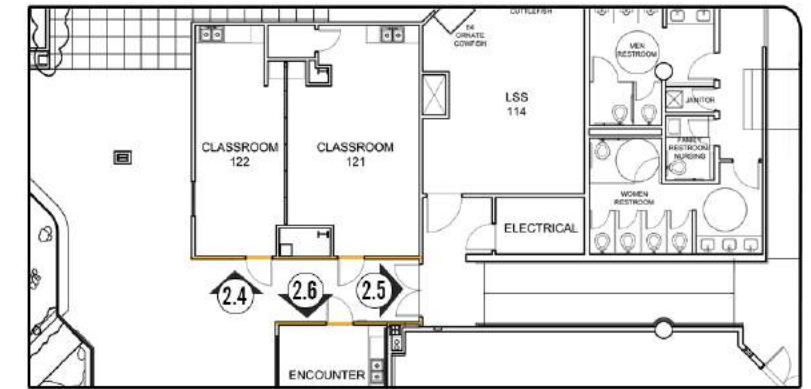

P-2 [PAINT-2]
PASSIONATE PURPLE
SW6981
MATTE FINISH

P-6 [PAINT-6]
CENTER STAGE
SW6920
MATTE FINISH

P-4 [PAINT-4]
AQUARIUM
SW6767
MATTE FINISH

P-3 [PAINT-3]
EXHUBERANT PINK
SW6840
MATTE FINISH

KEY PLAN REFERENCE
SCALE: NOT TO SCALE