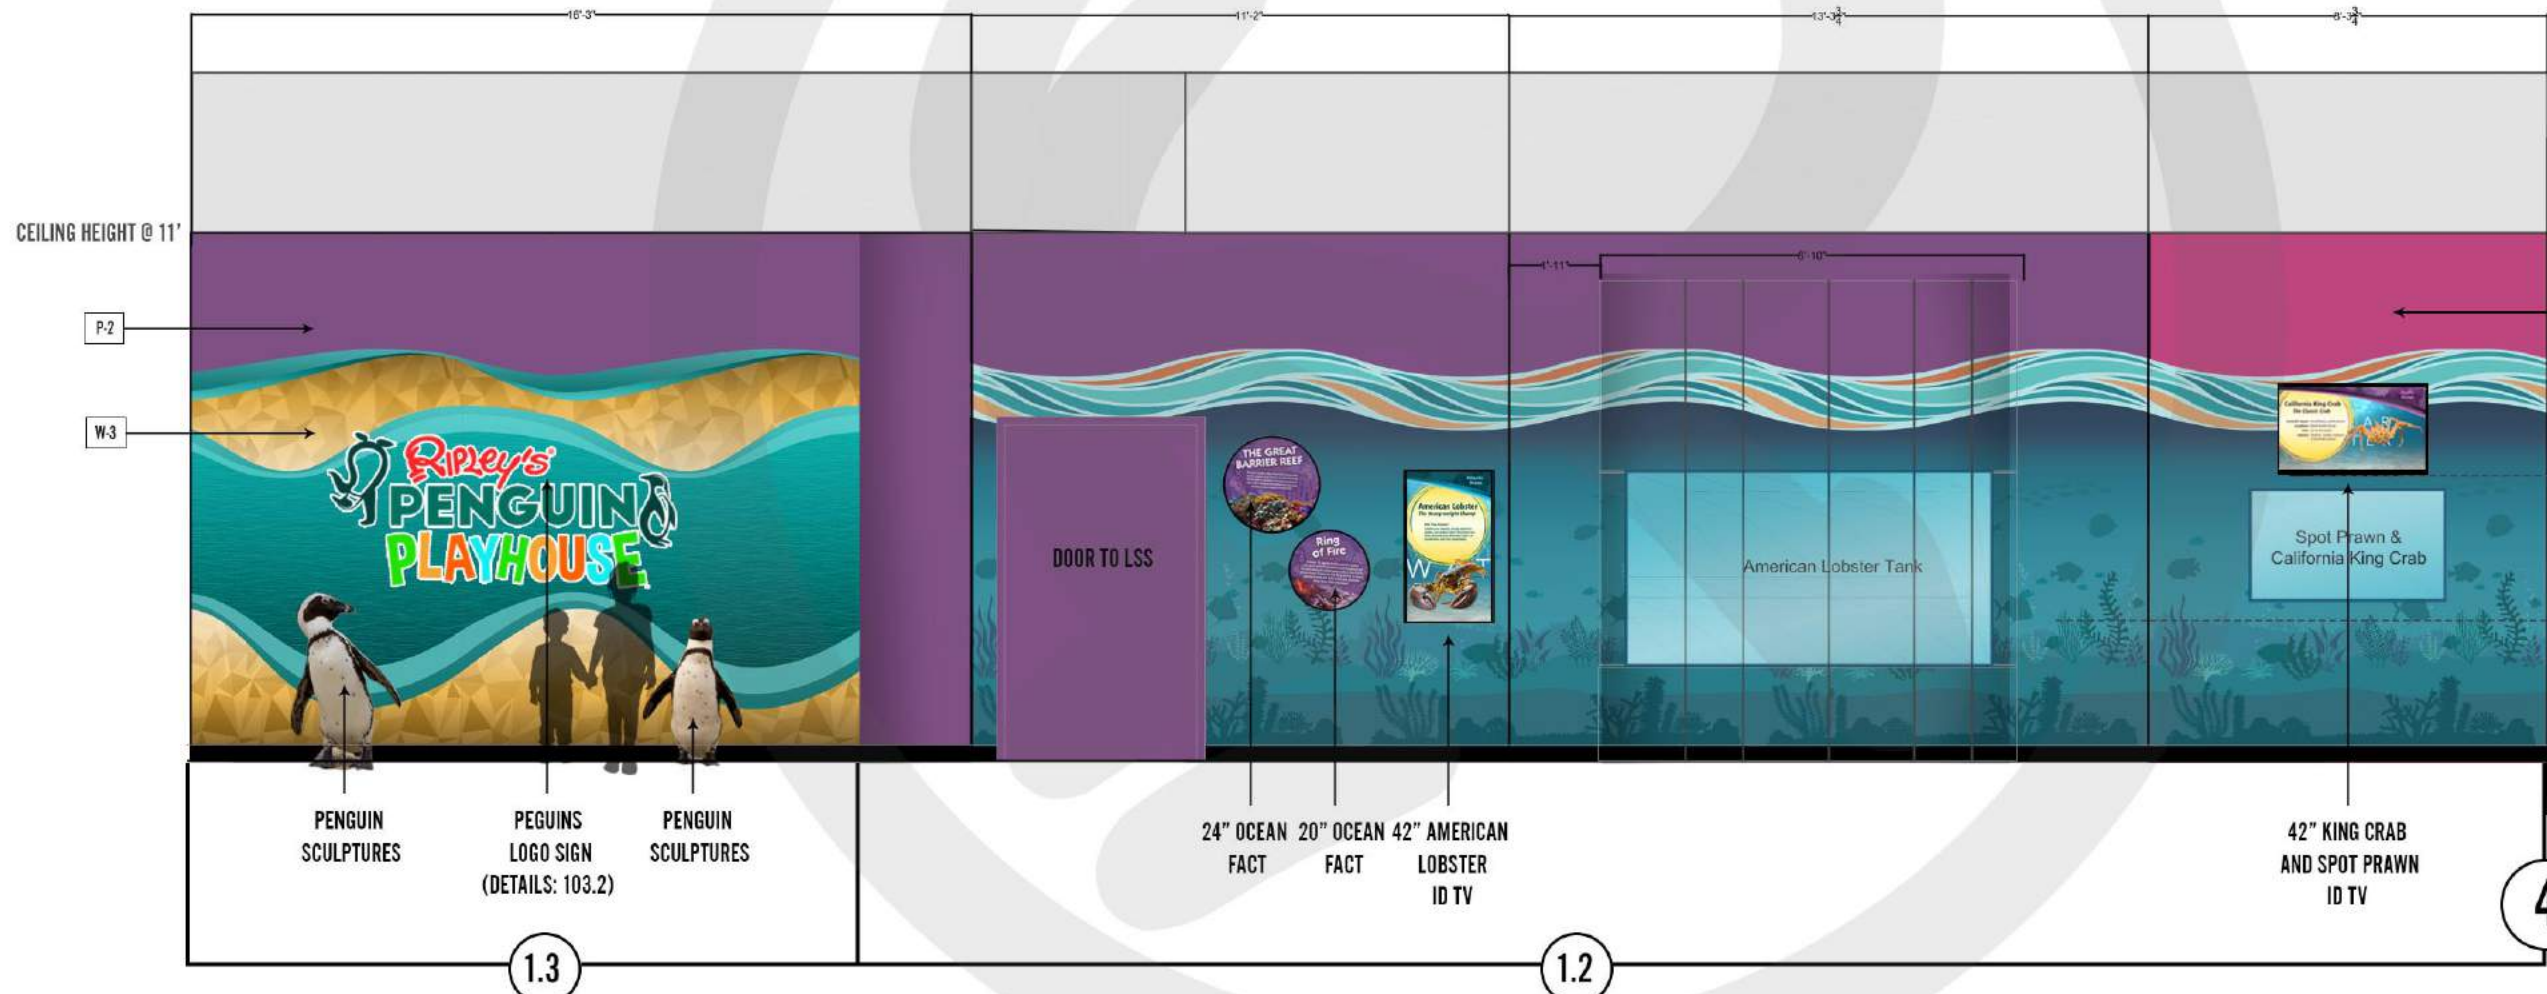

- **W-1 [WALLPAPER-1]**
  WALLPAPER
  48" X 96" SHEETS
  MATTE FINISH
- **P-3 [PAINT-3]**
  EXHUBERANT PINK
  SW6840
  MATTE FINISH
- **P-2 [PAINT-2]**
  PASSIONATE PURPLE
  SW6981
  MATTE FINISH
- **W-3 [WALLPAPER-3]**
  WALLPAPER
  48" X 96" SHEETS
  MATTE FINISH

4 ELEVATION 1.2 & 1.3
SCALE: 1/4" = 1'

CONTRIBUTION CREDIT:
Ocean Wonders wallpaper and Ocean Facts graphics created by Blain Williams

RIPLEY
ENTERTAINMENT, INC.
7576 KINGSPONTE PKWY #188
ORLANDO, FLORIDA 32819
(407).345.8010

WWW.RIPLEYS.COM

PROJECT LOCATION:
MYRTLE BEACH

NOTES:

PROJECT TITLE:

Ripley's AQUARIUMS

DATE:
12/19
REVISED DATE:

SCALE: 1/4" = 1'

DRAWN BY:
CCOYLE

APPROVED BY:

SHEET #

**OCEANS
ELEV. 1.2
& 1.3
101.3**