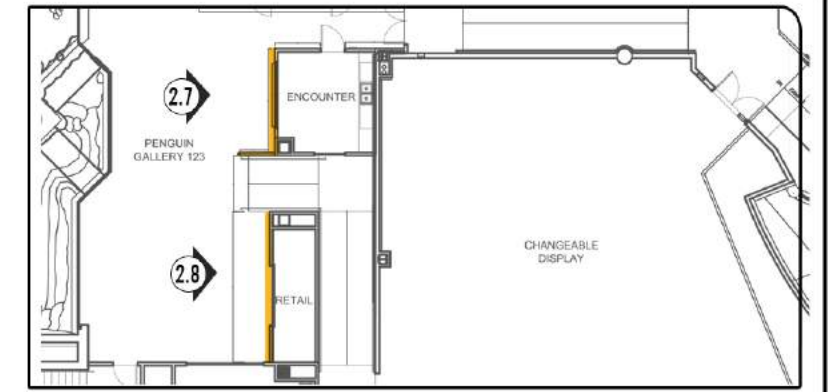

PROJECT LOCATION:  
**MYRTLE BEACH**  
  
NOTES:

PROJECT TITLE:

DATE:  
**12/19**  
REVISED DATE:  
  
SCALE: 1/4" = 1'

DRAWN BY:  
**CCOYLE**  
  
APPROVED BY:

SHEET #  
  
**PENGUINS  
ELEV. 2.4-  
2.6  
102.2**