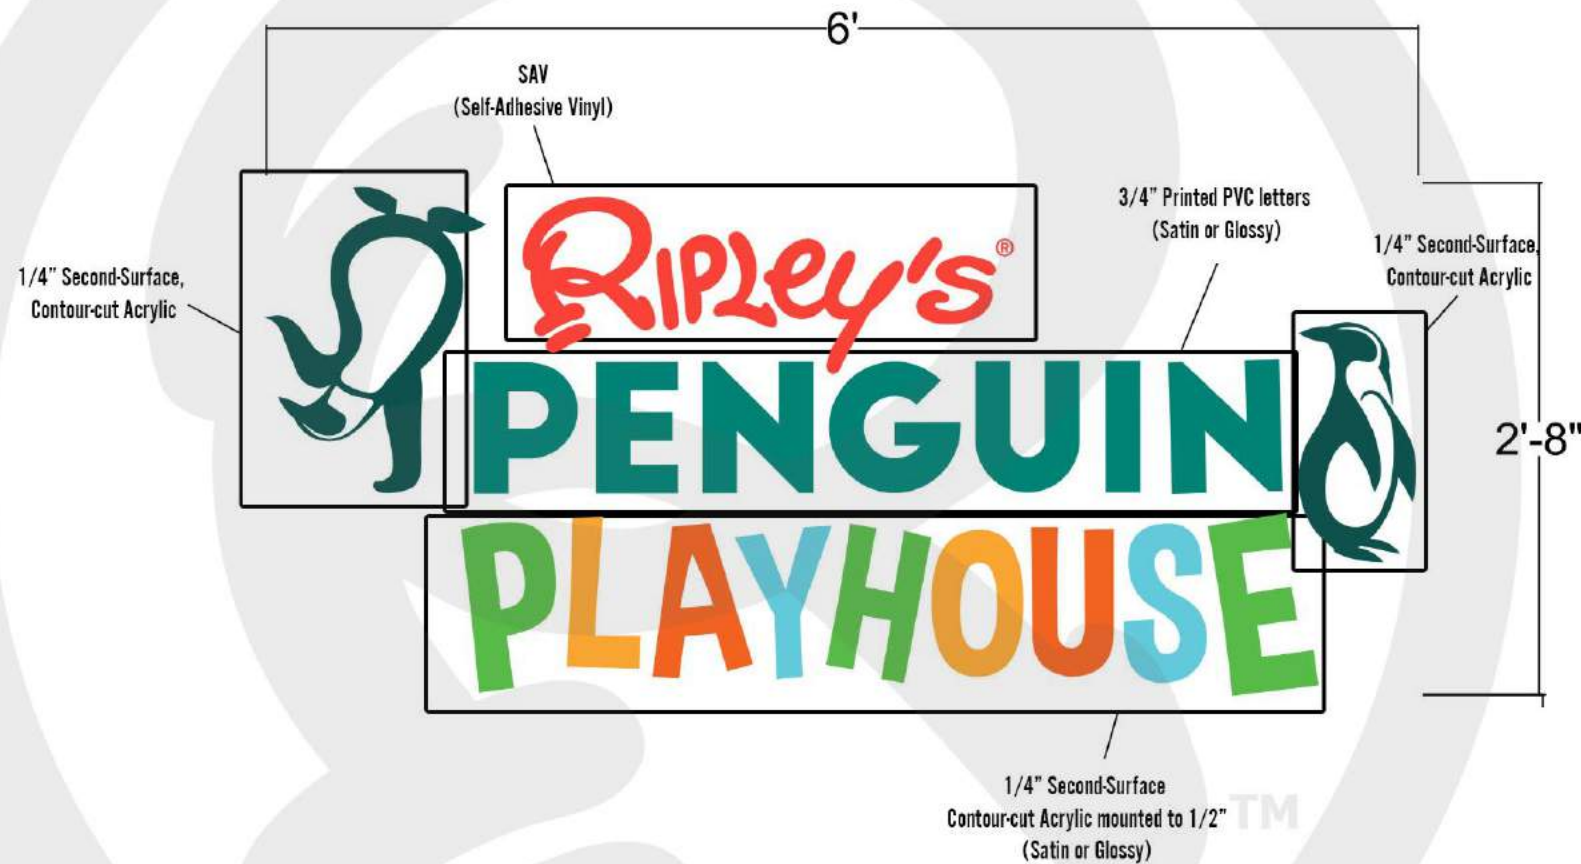

Elevation Reference

NOTES

- Stencil provided by printer for alignment at installation
- Stand offs for "Playhouse" letters provided by printer

19 PENGUIN LOGO SIGN
SCALE: 1" = 1'

RIPLEY
ENTERTAINMENT, INC.
7576 KINGSPOINTE PKWY #188
ORLANDO, FLORIDA 32819
(407).345.8010

WWW.RIPLEYS.COM

PROJECT LOCATION:
MYRTLE BEACH

NOTES:

PROJECT TITLE:

DATE:
12/19
REVISED DATE:

SCALE: 1" = 1'

DRAWN BY:
CCOYLE

APPROVED BY:

SHEET #

**PENGUINS
LOGO SIGNAGE
103.2**