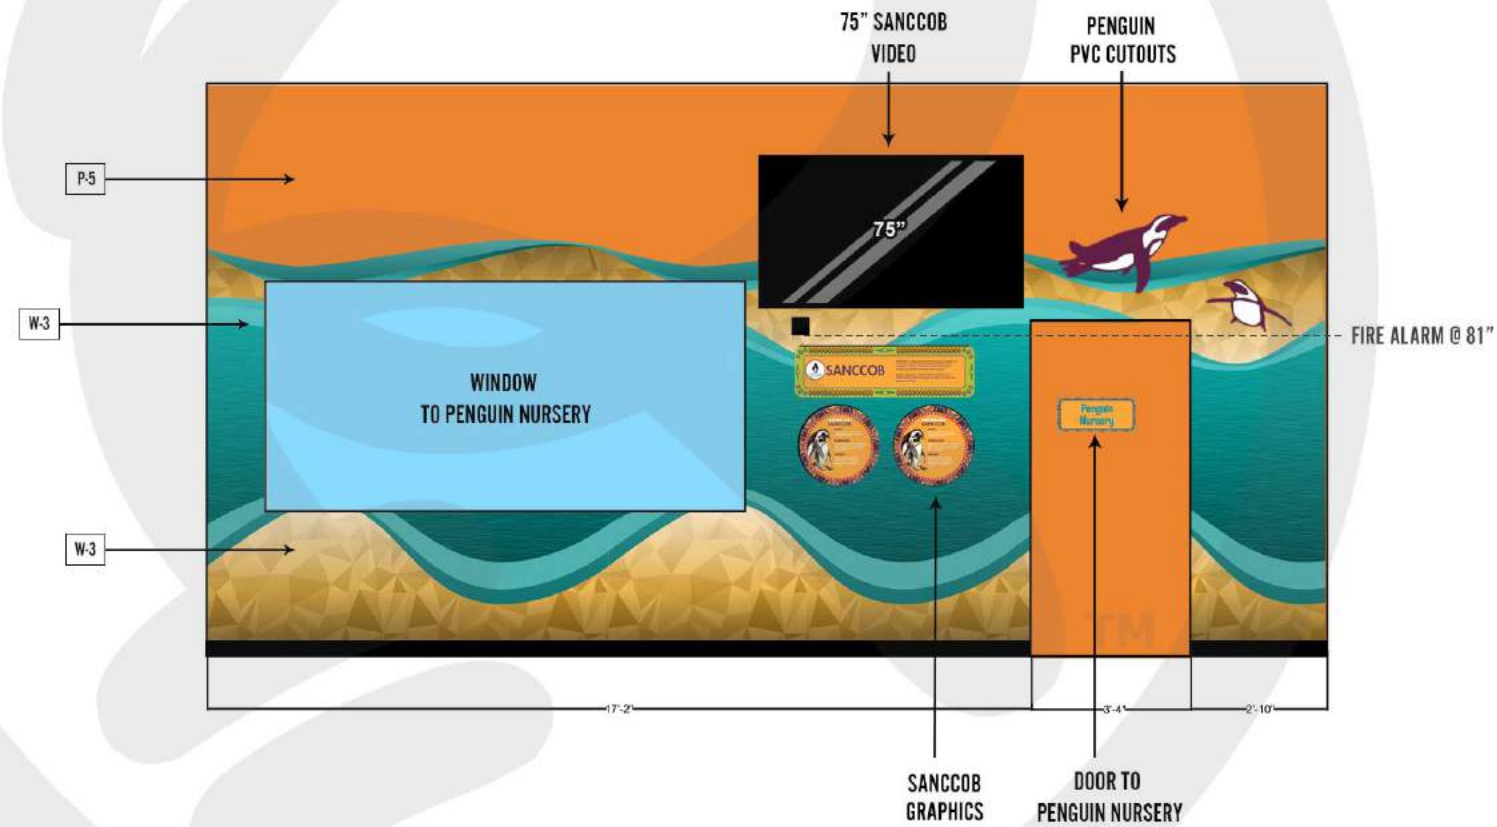

PROJECT TITLE:  
  

DATE:  
**12/19**  
REVISED DATE:  
  
SCALE: 1/4" = 1'

DRAWN BY:  
**CCOYLE**  
  
APPROVED BY:

SHEET #  
  
**PENGUINS  
ELEV. 2.7-  
2.8  
102.3**

KEY PLAN REFERENCE  
SCALE: NOT TO SCALE