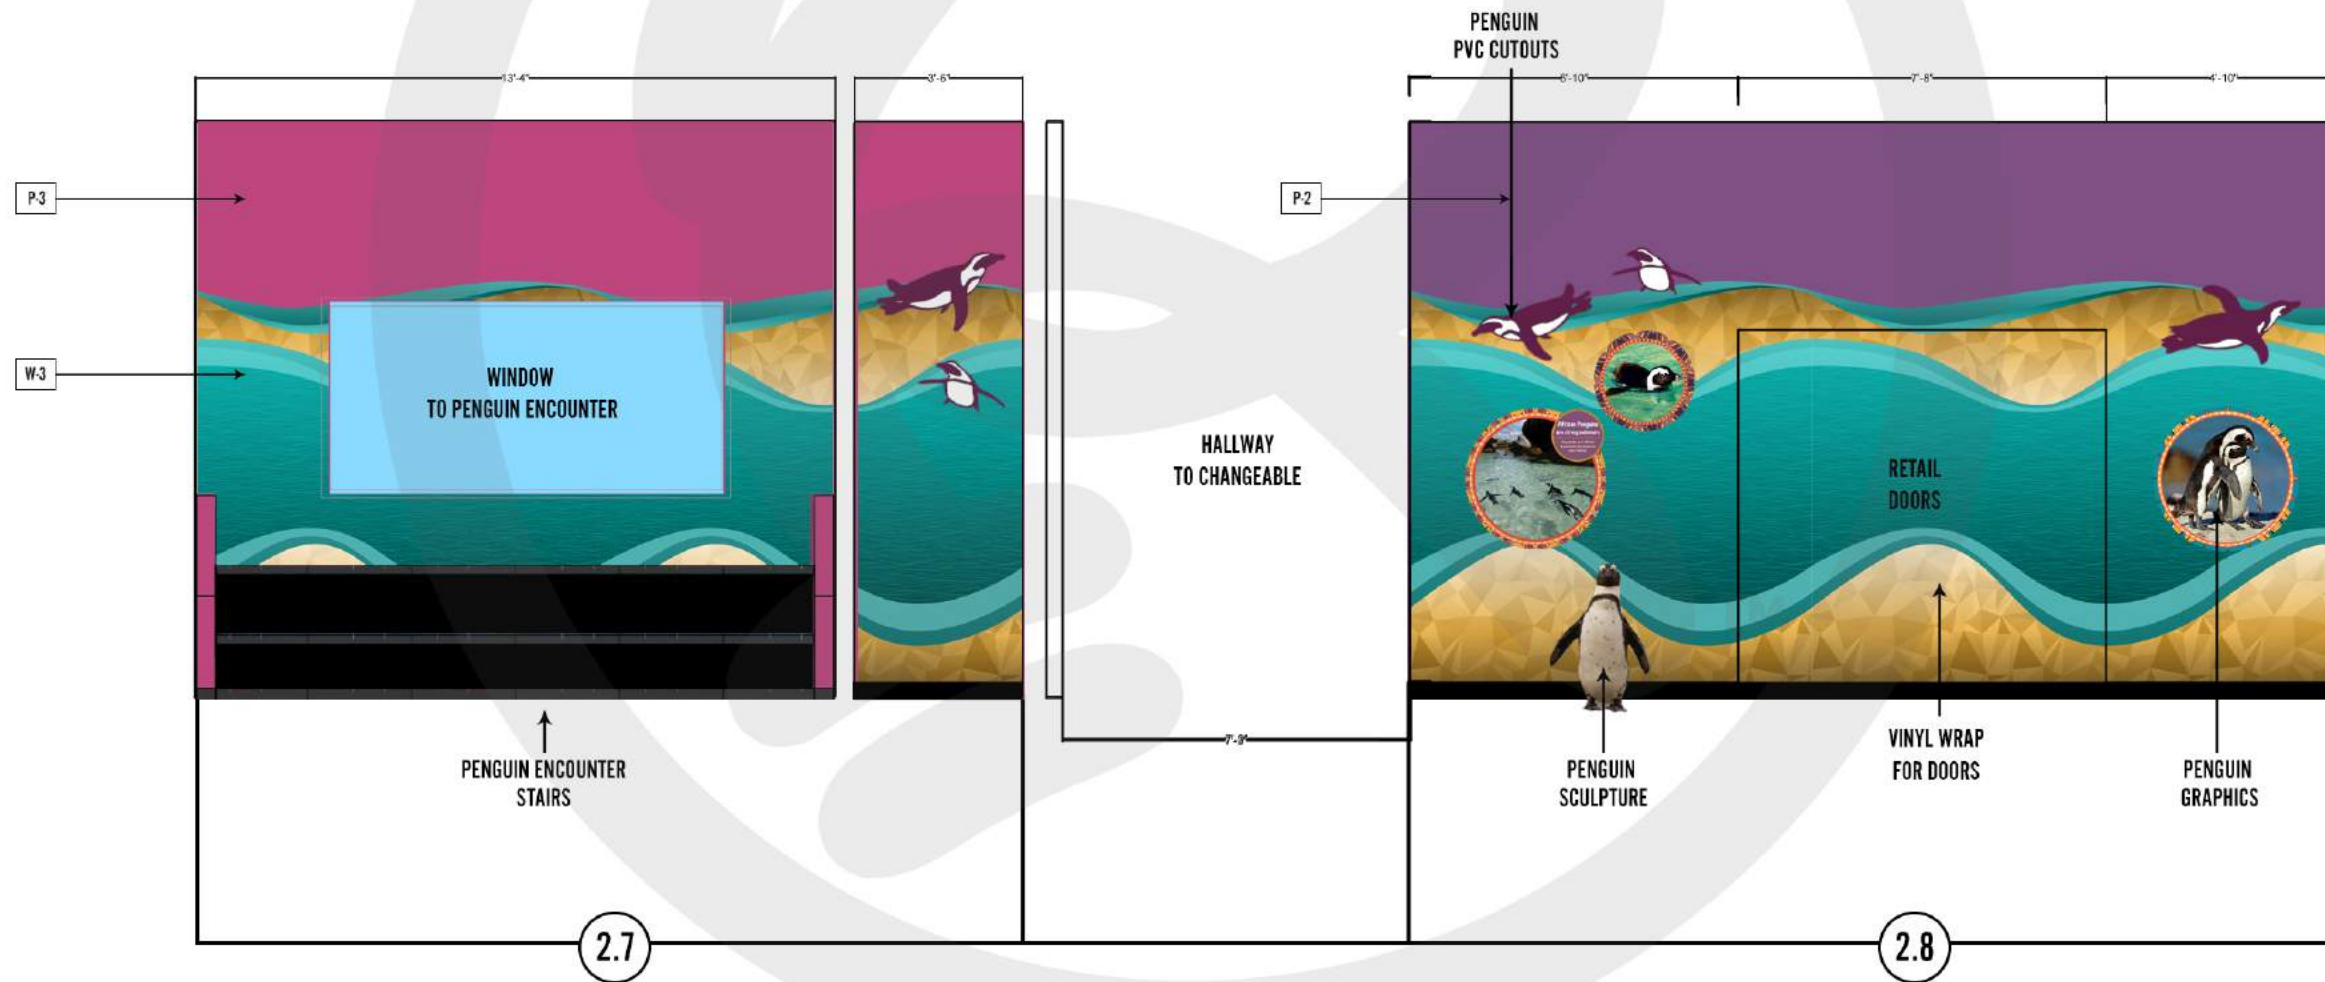

- **P-3 [PAINT-3]**
  EXHUBERANT PINK
  SW6840
  MATTE FINISH
- **P-2 [PAINT-2]**
  PASSIONATE PURPLE
  SW6981
  MATTE FINISH
- **W-3 [WALLPAPER-3]**
  WALLPAPER
  48" X 72" SHEETS
  MATTE FINISH

9 ELEVATION 2.7 - 2.8
SCALE: 1/4" = 1'

RIPLEY
ENTERTAINMENT, INC.
7576 KINGSPOINTE PKWY #188
ORLANDO, FLORIDA 32819
(407).345.8010

WWW.RIPLEYS.COM

PROJECT LOCATION:
MYRTLE BEACH

NOTES:

PROJECT TITLE:

DATE:
12/19
REVISED DATE:

SCALE: 1/4" = 1'

DRAWN BY:
CCOYLE

APPROVED BY:

SHEET #

**PENGUINS
ELEV. 2.7-
2.8
102.3**