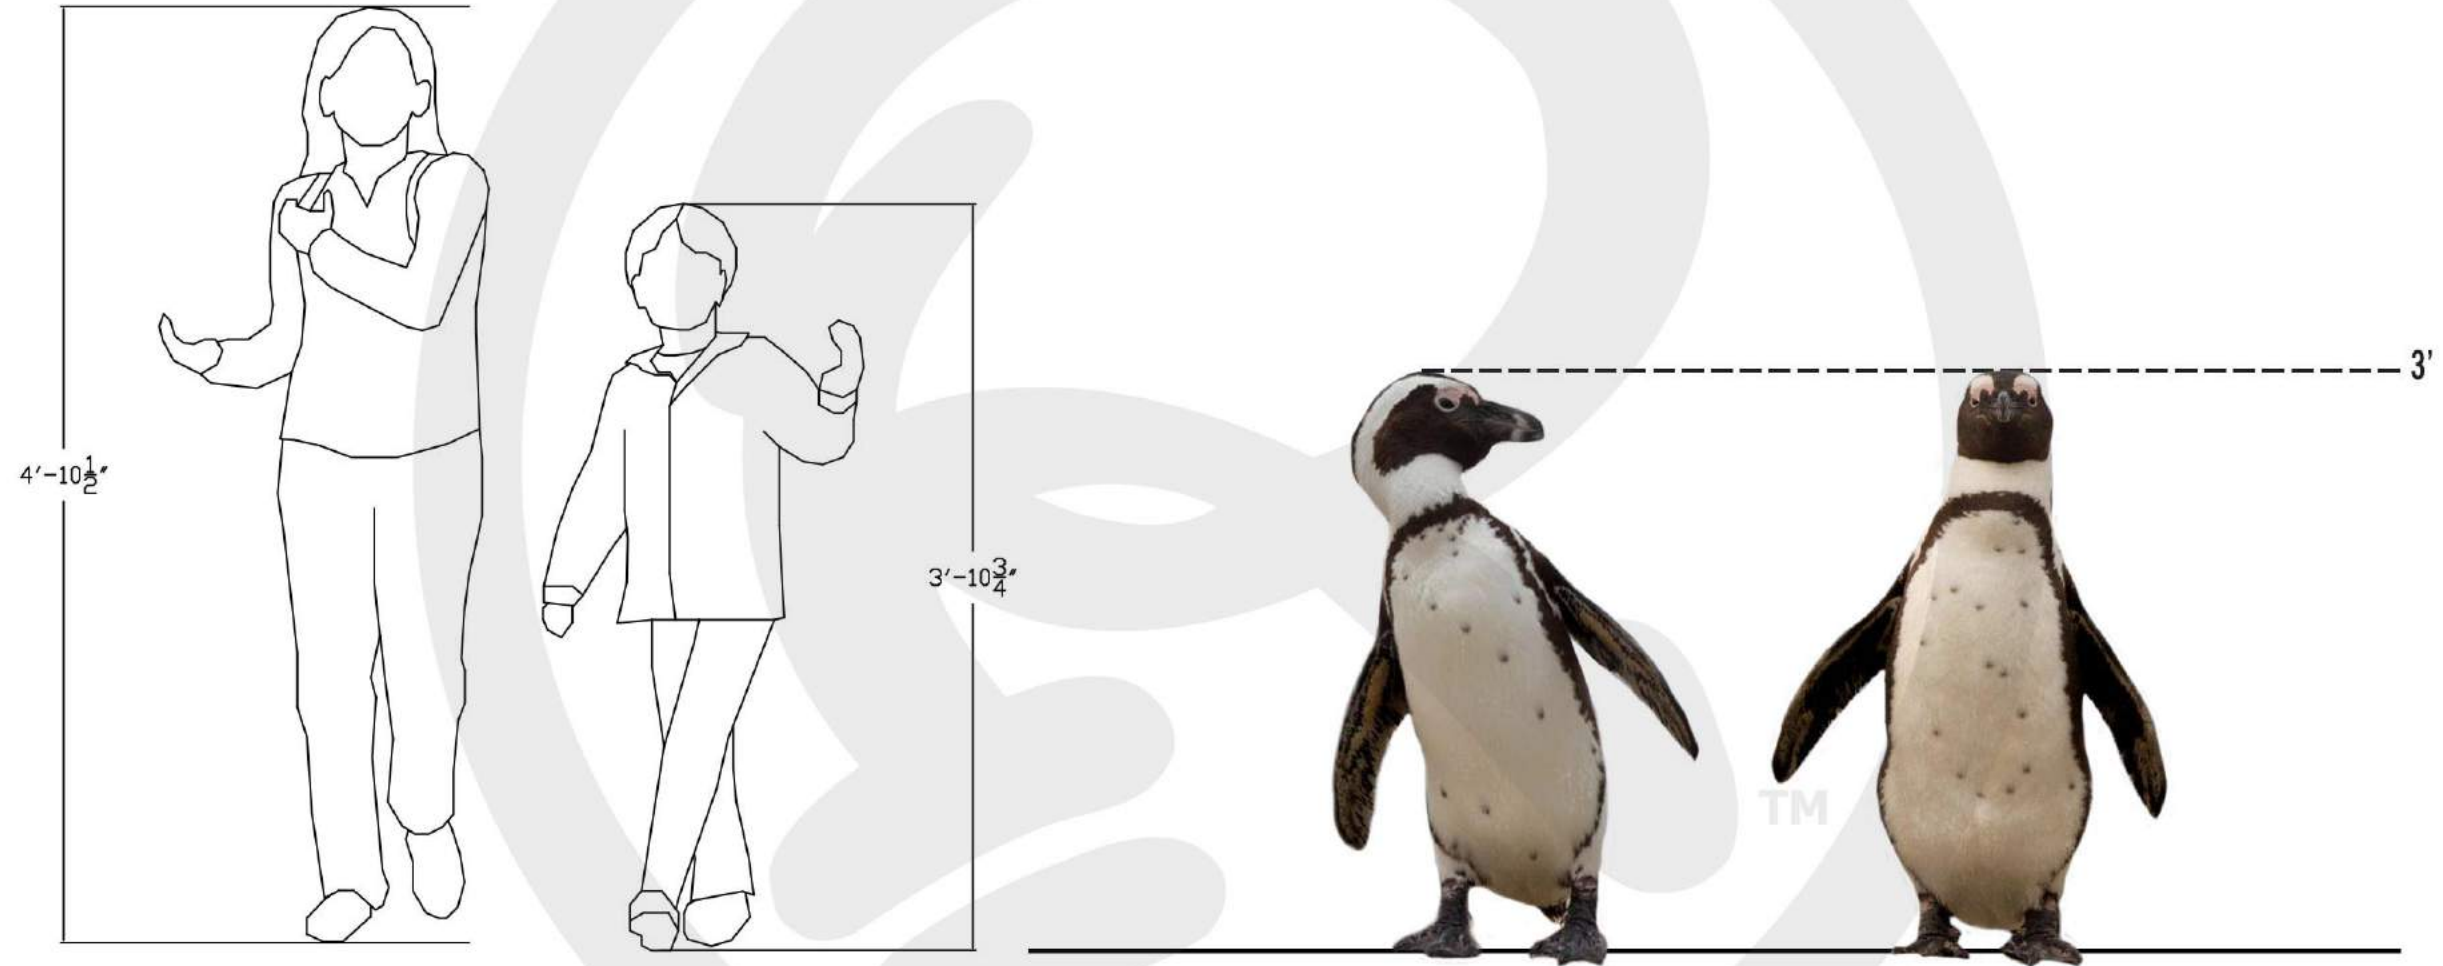

17 PENGUIN SCULPTURES
SCALE: 1" = 1'

RIPLEY
ENTERTAINMENT, INC.
7576 KINGSPOINTE PKWY #188
ORLANDO, FLORIDA 32819
(407).345.8010

WWW.RIPLEYS.COM

PROJECT LOCATION:
MYRTLE BEACH

NOTES:

PROJECT TITLE:

Ripley's
AQUARIUMS

DATE:
12/19
REVISED DATE:

SCALE: 1/4" = 1'

DRAWN BY:
CCOYLE

APPROVED BY:

SHEET #

PENGUINS
SCULPTURES
103.1A