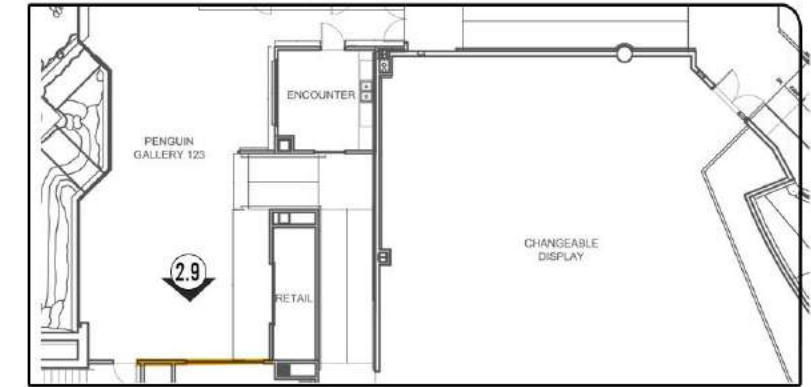

KEY PLAN REFERENCE
SCALE: NOT TO SCALE