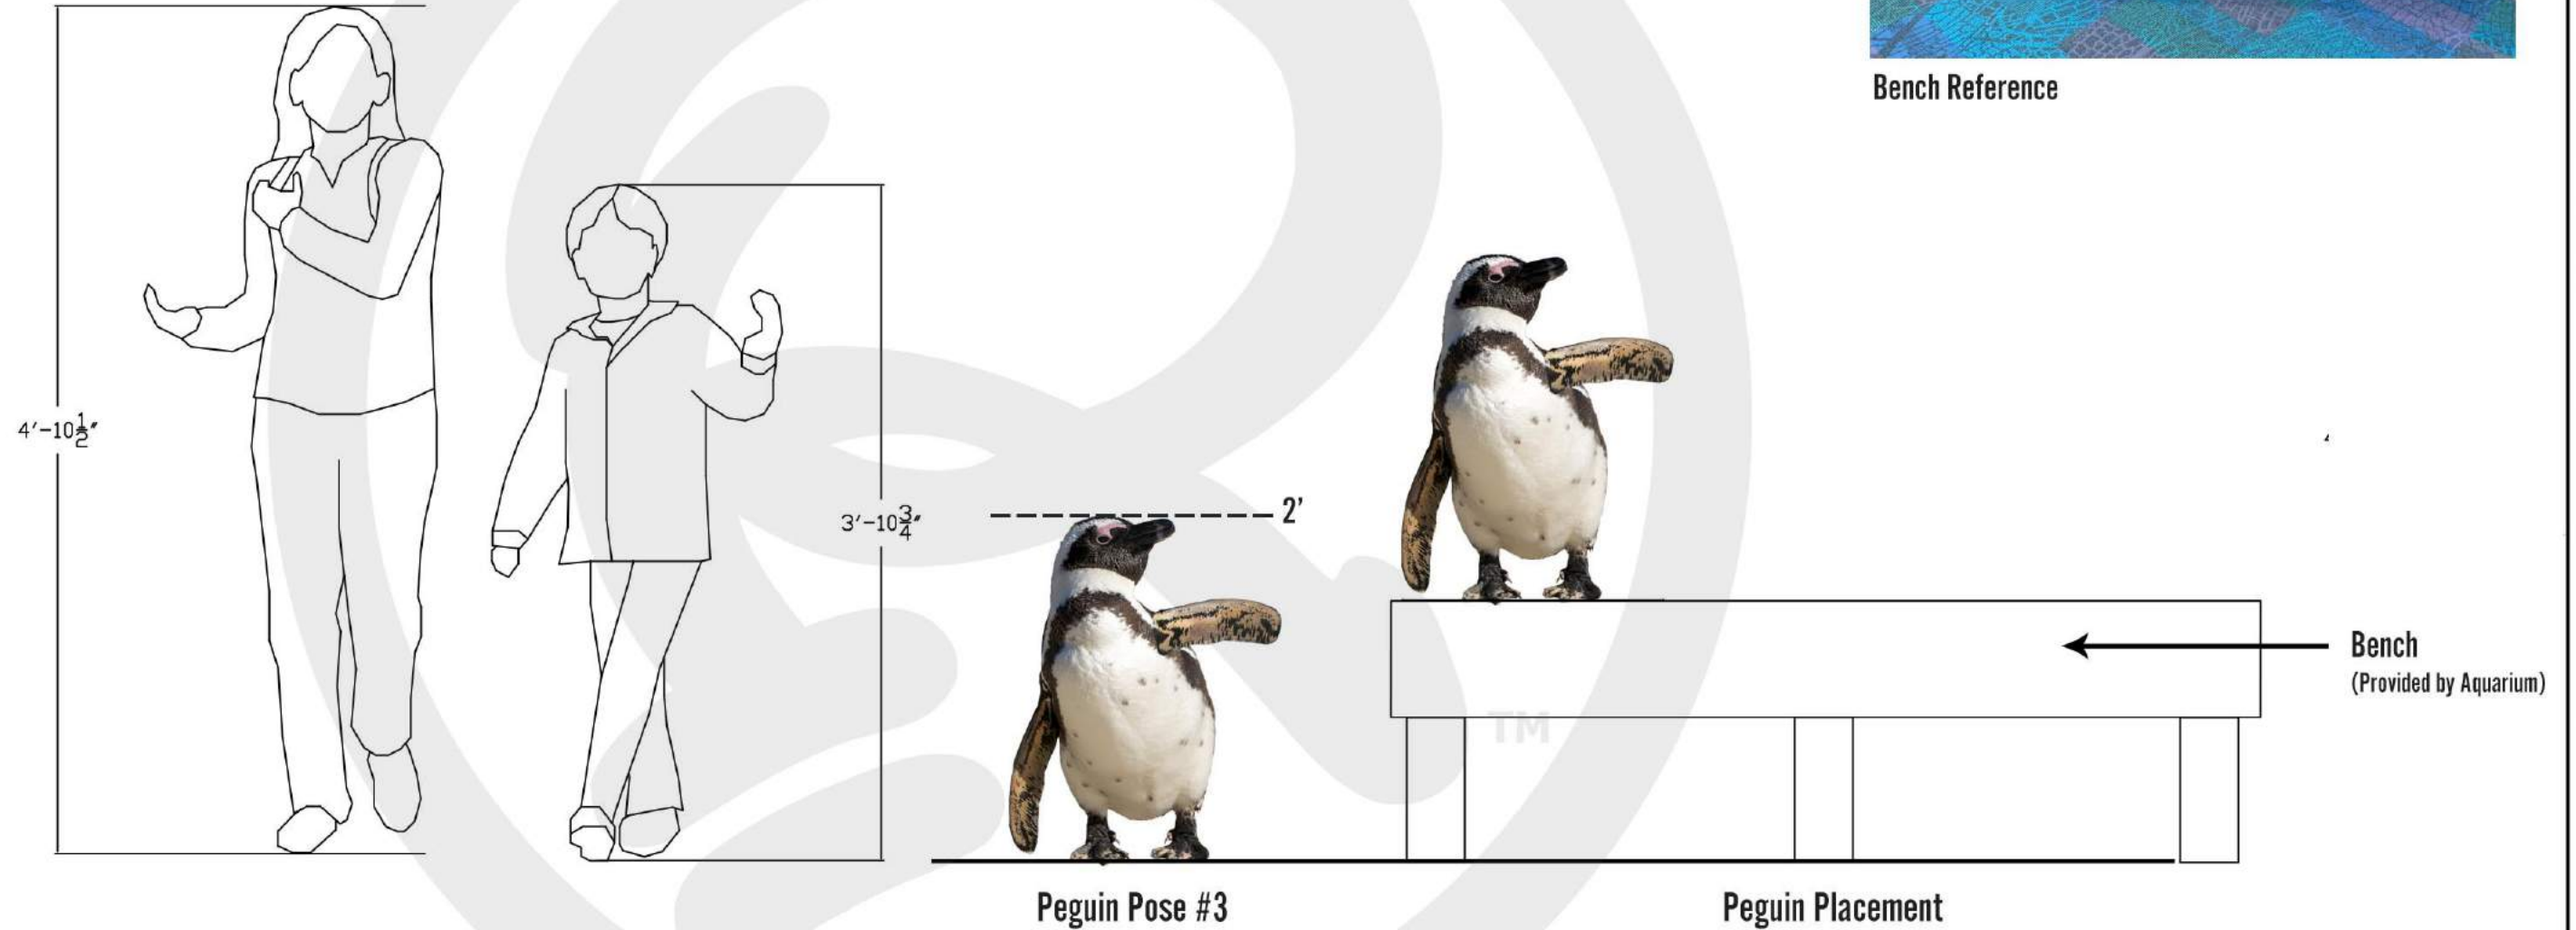

PROJECT TITLE:  
  
**Ripley's**  
**AQUARIUMS**

DATE:  
**12/19**  
REVISED DATE:  
  
SCALE: 1/4" = 1'

DRAWN BY:  
**CCOYLE**  
  
APPROVED BY:

SHEET #  
  
**PENGUINS**  
**SCULPTURES**  
**103.1A**

Bench Reference